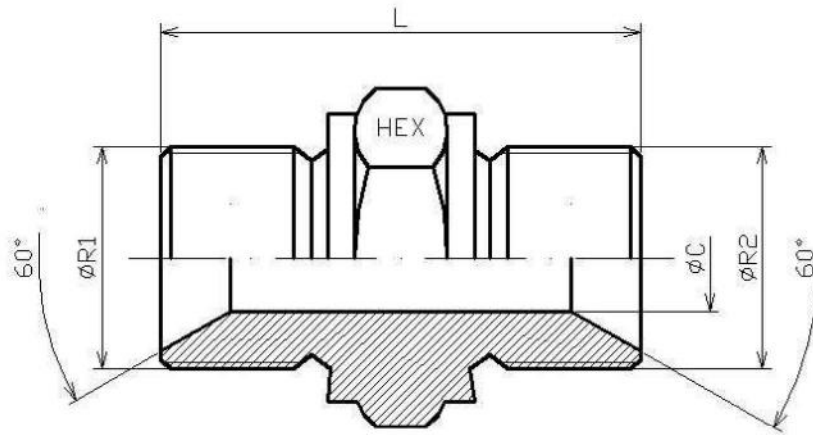

BSP Adaptors

Straight male adaptors

Adaptor male BSP 60° - male BSP 60°

Stainless Steel AISI 316-L

Part nº	R1	R2	L	HEX 1	ØC
Z101002	1/8" BSP	1/8" BSP	25	14	5
Z101004	1/4" BSP	1/4" BSP	32	17	6
Z101004H19	1/4" BSP	1/4" BSP	30	19	6
Z101006	3/8" BSP	3/8" BSP	35	22	8
Z101008	1/2" BSP	1/2" BSP	43	27	11
Z101010	5/8" BSP	5/8" BSP	45	30	14
Z101012	3/4" BSP	3/4" BSP	45	32	16
Z101016	1" BSP	1" BSP	54	41	22
Z101020	1"1/4" BSP	1"1/4" BSP	58	50	28
Z101024	1"1/2" BSP	1"1/2" BSP	62	55	33
Z101032	2" BSP	2" BSP	71	65	46
Z101032H70	2" BSP	2" BSP	71	70	46